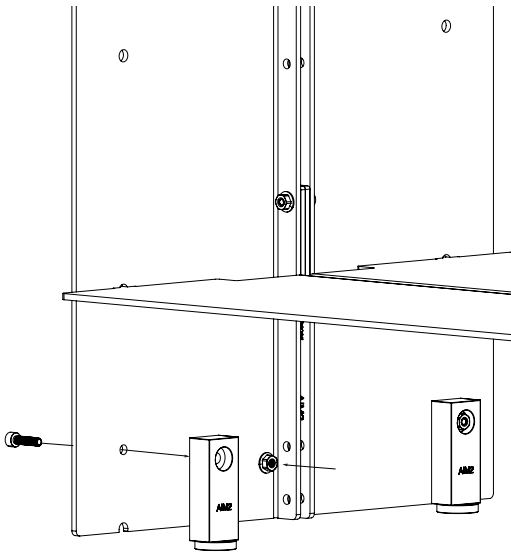

### WARNING!

If furniture tips over, serious or life-threatening injuries can result from entrapment. To prevent this piece of furniture from tipping over, it must be carefully assembled and leveled. Wall mounting hardware is available in our shop.

*Screws and wall anchors are not included.*

*Please feel free to contact us anytime if you have any questions.*

4

4

4

AIM2 is a modular furniture system that explores the structural and aesthetic potential of bent aluminum. Developed as a study in material and connection, the system is built from precision-formed aluminum elements with a subtly textured anodized surface — a flexible kit of parts that invites variation, repetition, and reinterpretation.