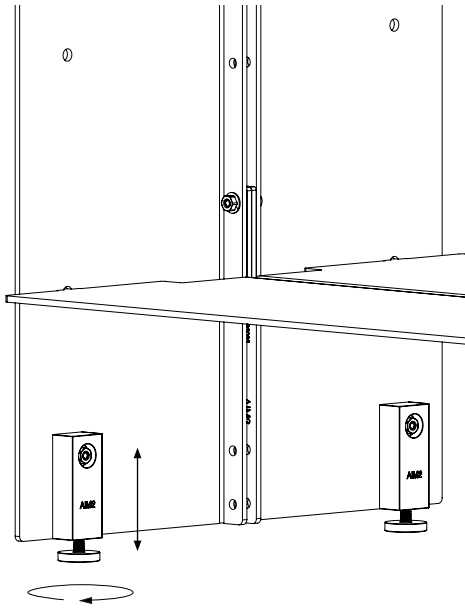

### WARNING!

If furniture tips over, serious or life-threatening injuries can result from entrapment. To prevent this piece of furniture from tipping over, it must be carefully assembled and leveled. Wall mounting hardware is available in our shop.

*Screws and wall anchors are not included.*

*Please feel free to contact us anytime if you have any questions.*

4

4

4

AIM2 is a modular furniture system that explores the structural and aesthetic potential of bent aluminum. Developed as a study in material and connection, the system is built from precision-formed aluminum elements with a subtly textured anodized surface — a flexible kit of parts that invites variation, repetition, and reinterpretation.